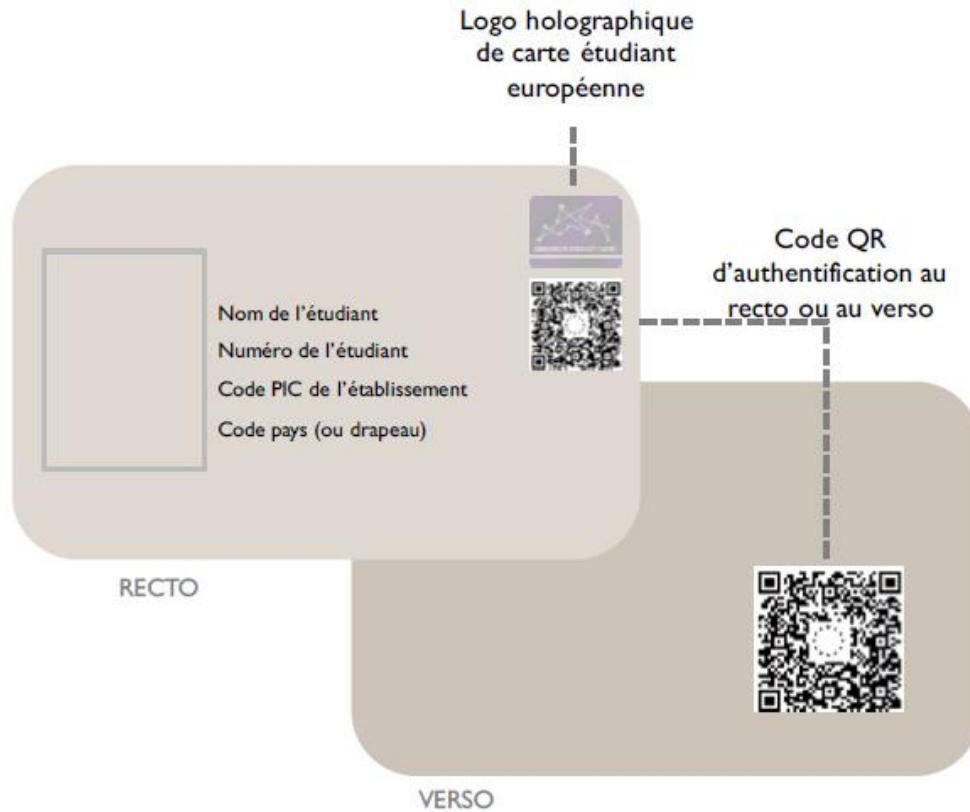

**THE EUROPEAN
STUDENT CARD**

La carte étudiante européenne

ERASMUS GOING DIGITAL – EUROPEAN STUDENT CARD

November 27th 2019, 9am- 5pm

Cité internationale universitaire de Paris

Jean-Paul Roumegas, Crous

graphic « European Student » identity and electronic recognition

Hologram

The identifiers

- **ESI - European Student Identifier**

Country Code (ISO3166-1) + Institution Code + Local student number

Example: FR-999859608-1234567890GESCN

- **ESCN - European Student Card Number**

- Local generation without connection required
- Uniqueness of algorithm guaranteed number (RFC-4122)
- Library available for .NET and Java
- Example: 6a01dfc0-cb98-1035-a19b-001999859608

To Do List

- Put a hologram on the existing cards and a QR code
- Request the creation of an account on the ESCR

<https://router.europeanstudentcard.eu/register>

Once connected

- **API Key**
- **API Documentation**
- **ESCN Generator**
- **QR Code specifications (next : chip specifications)**
- **Application form for holograms**
- **Instructions for adding services**